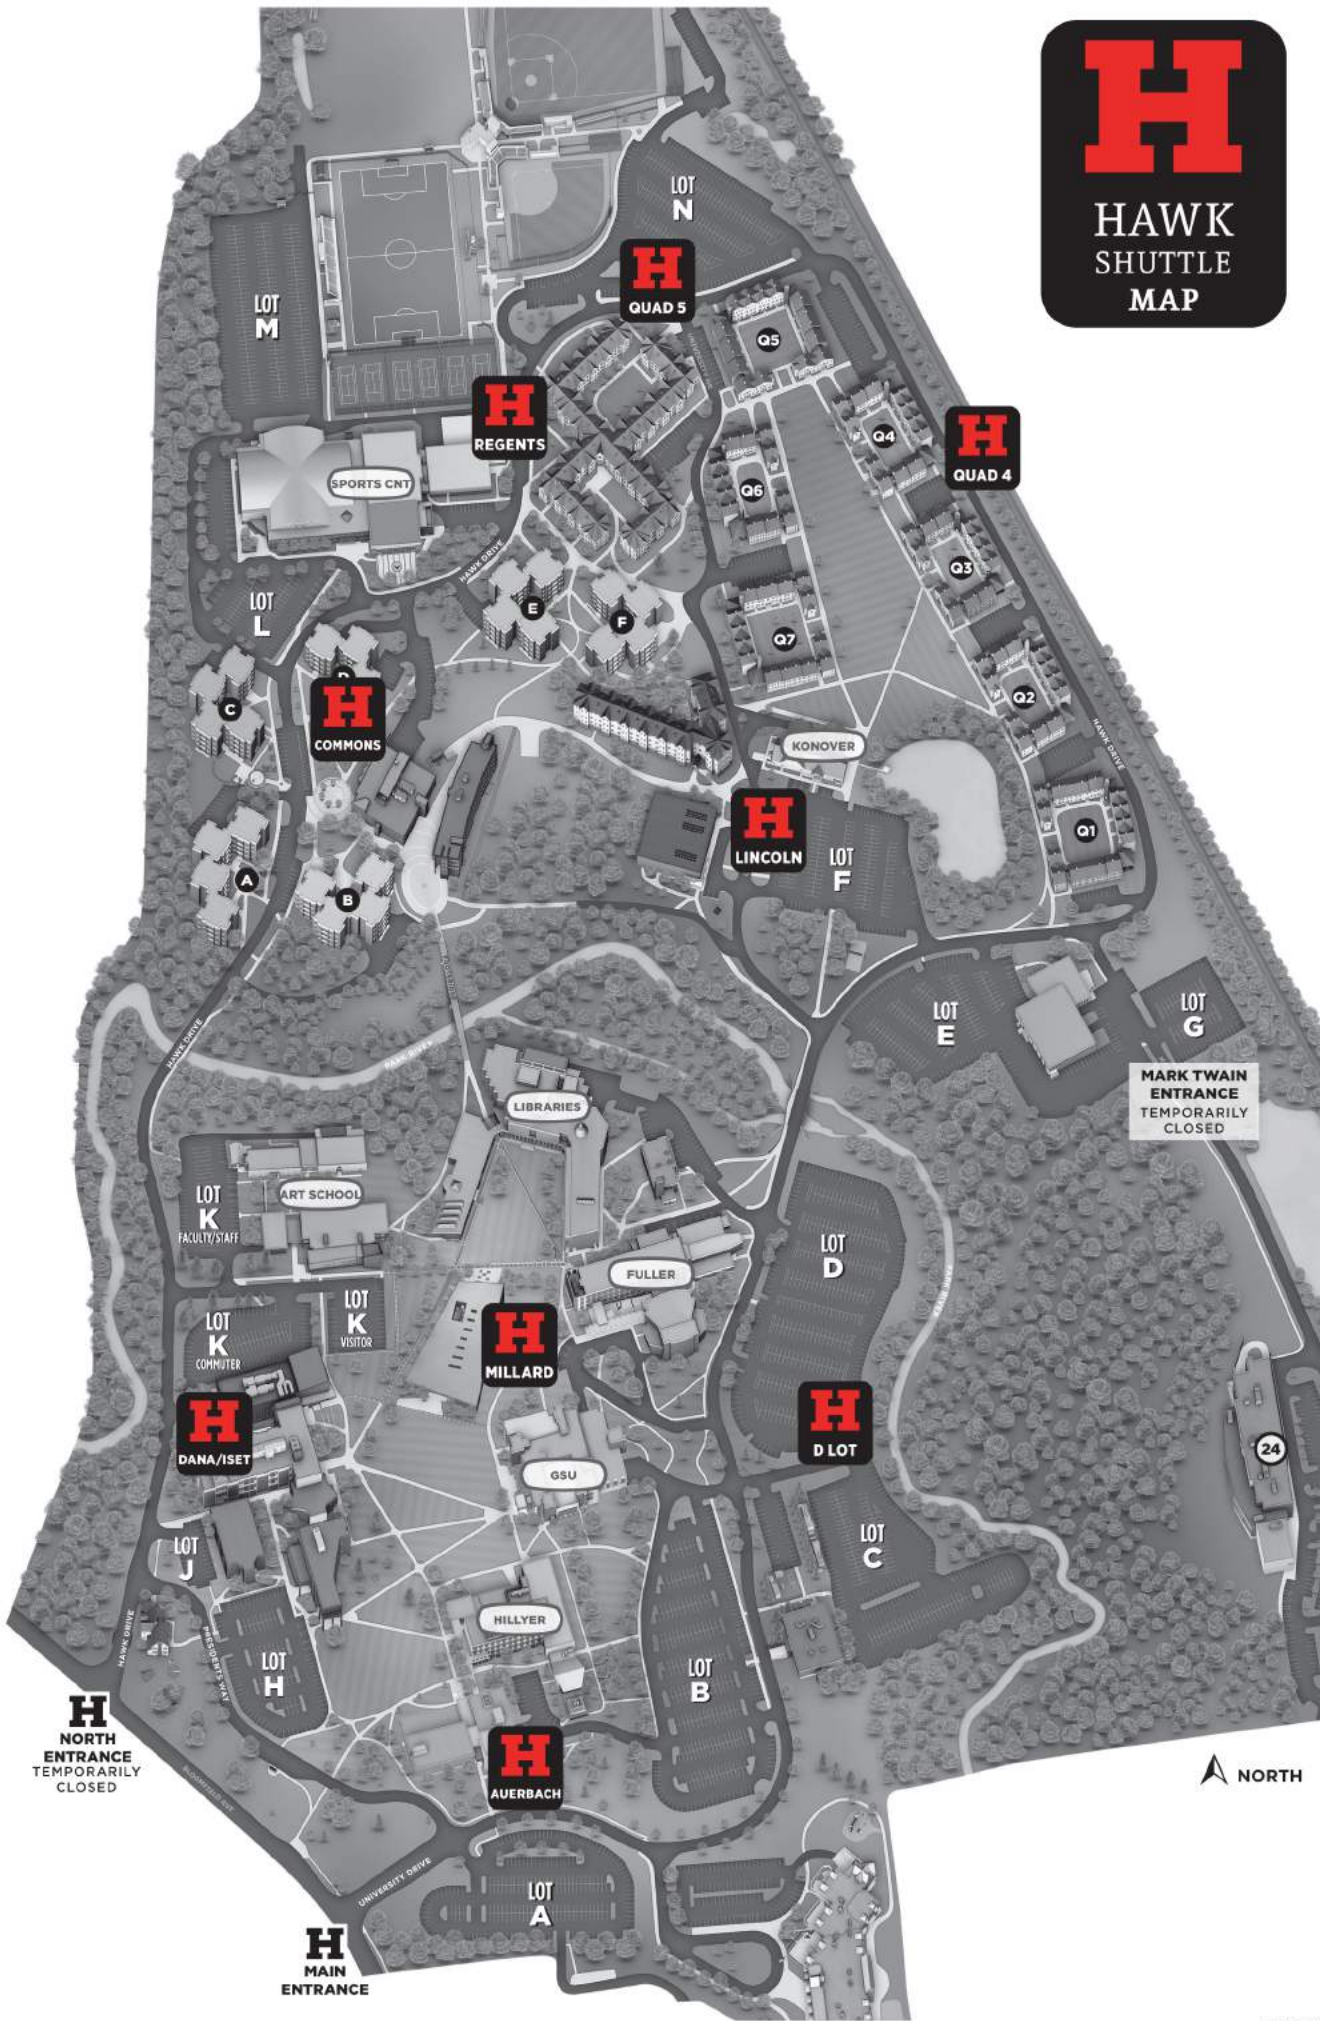

HAWK SHUTTLE MAP

MARK TWAIN ENTRANCE
TEMPORARILY
CLOSED

H
NORTH
ENTRANCE
TEMPORARILY
CLOSED

H
MAIN
ENTRANCE