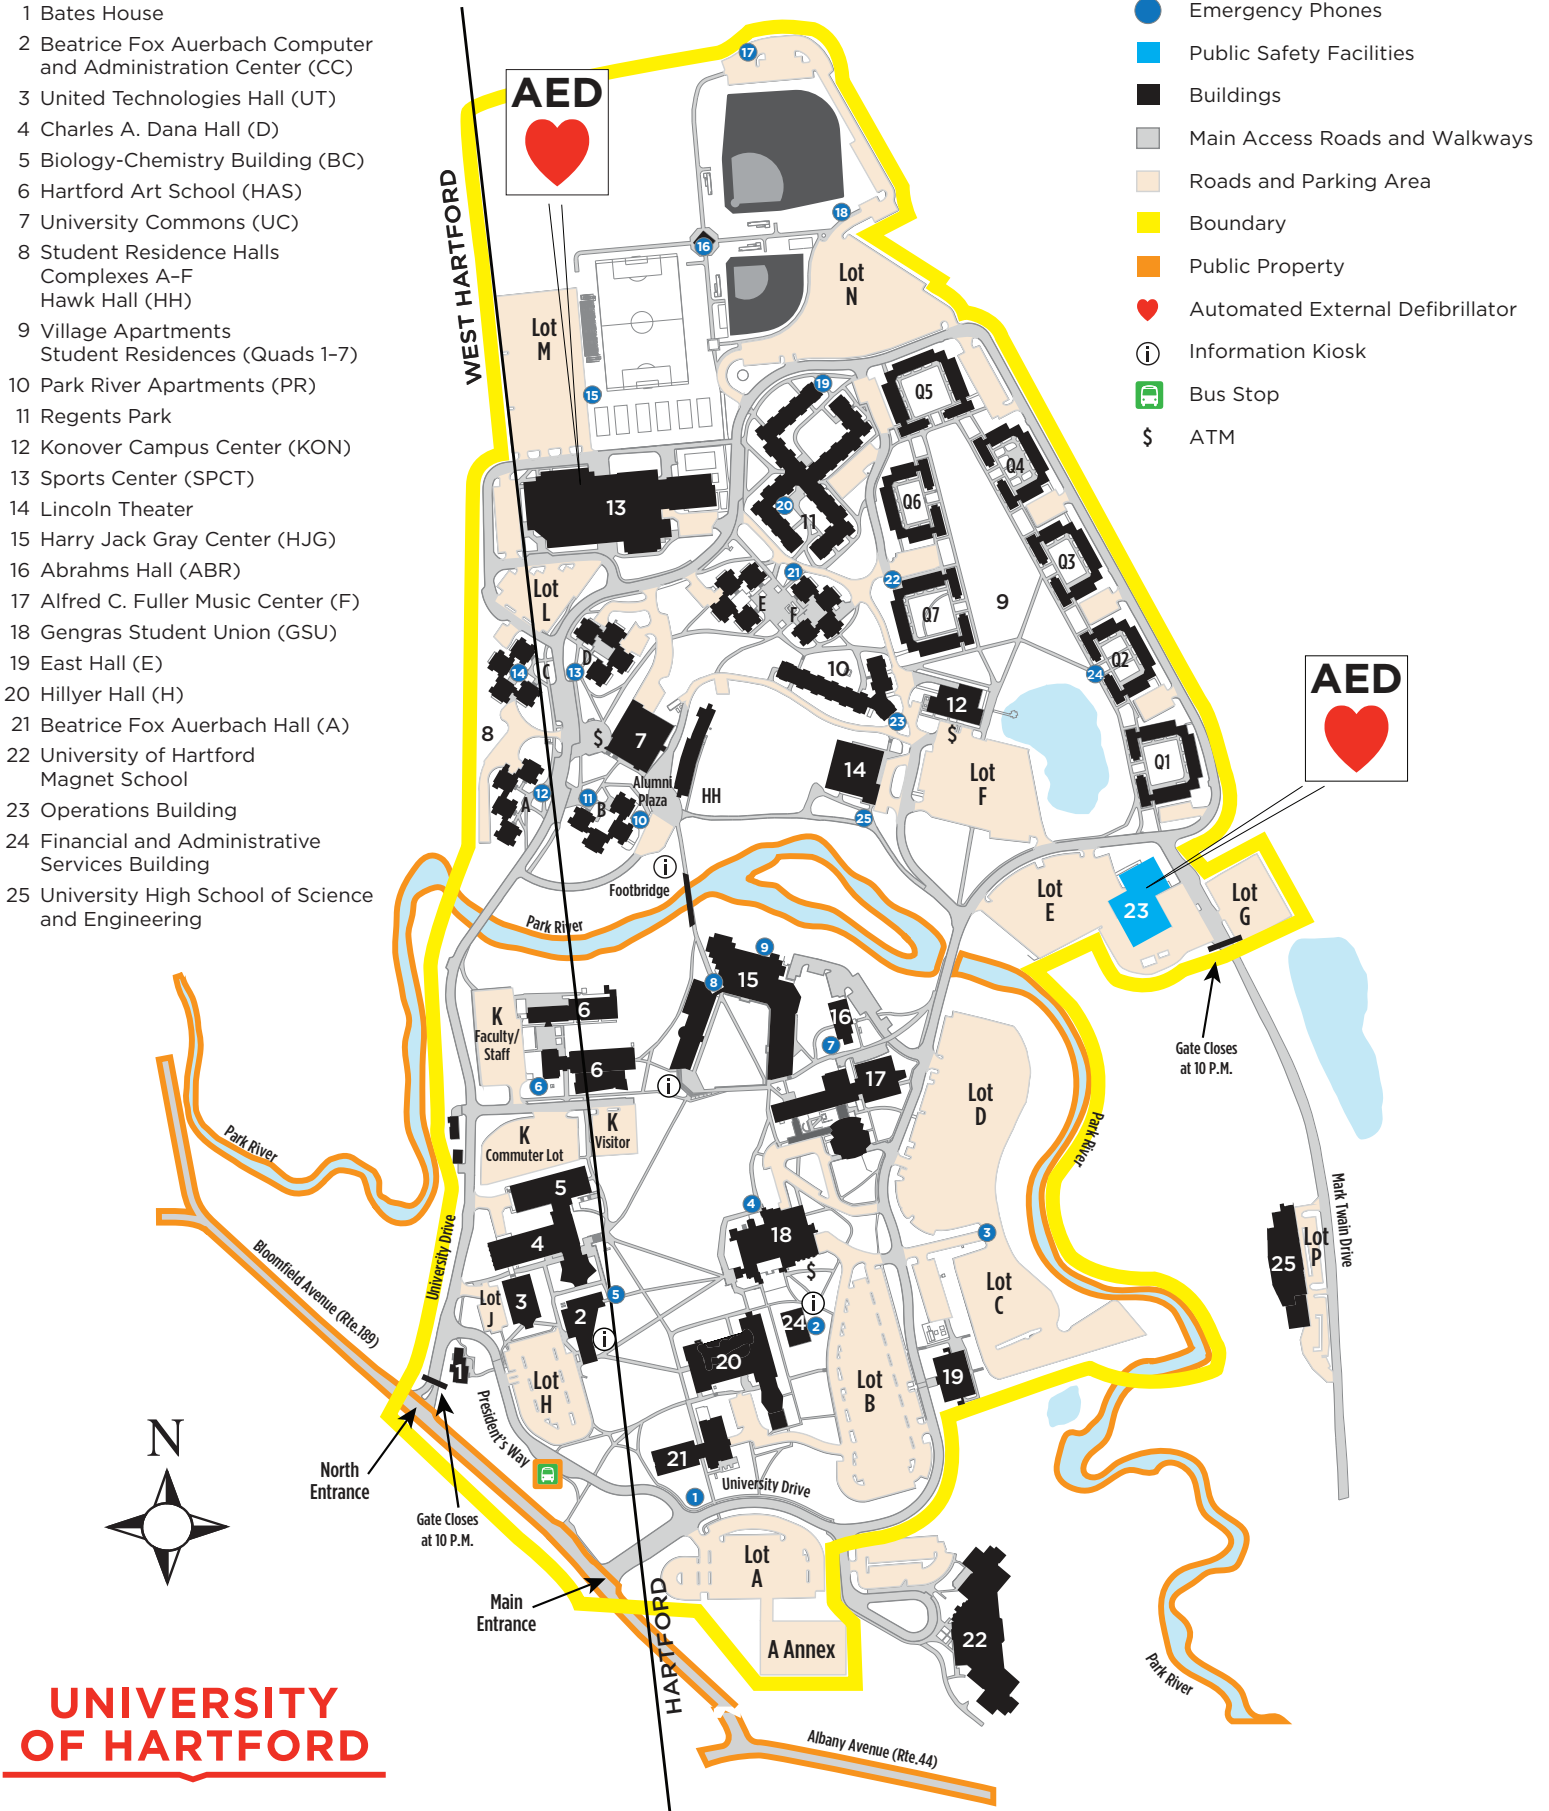

MAIN CAMPUS MAP

- 1 Bates House
- 2 Beatrice Fox Auerbach Computer and Administration Center (CC)
- 3 United Technologies Hall (UT)
- 4 Charles A. Dana Hall (D)
- 5 Biology-Chemistry Building (BC)
- 6 Hartford Art School (HAS)
- 7 University Commons (UC)
- 8 Student Residence Halls Complexes A-F Hawk Hall (HH)
- 9 Village Apartments Student Residences (Quads 1-7)
- 10 Park River Apartments (PR)
- 11 Regents Park
- 12 Konover Campus Center (KON)
- 13 Sports Center (SPCT)
- 14 Lincoln Theater
- 15 Harry Jack Gray Center (HJG)
- 16 Abrahms Hall (ABR)
- 17 Alfred C. Fuller Music Center (F)
- 18 Gengras Student Union (GSU)
- 19 East Hall (E)
- 20 Hillyer Hall (H)
- 21 Beatrice Fox Auerbach Hall (A)
- 22 University of Hartford Magnet School
- 23 Operations Building
- 24 Financial and Administrative Services Building
- 25 University High School of Science and Engineering

-  Emergency Phones
-  Public Safety Facilities
-  Buildings
-  Main Access Roads and Walkways
-  Roads and Parking Area
-  Boundary
-  Public Property
-  Automated External Defibrillator
-  Information Kiosk
-  Bus Stop
-  ATM

UNIVERSITY OF HARTFORD