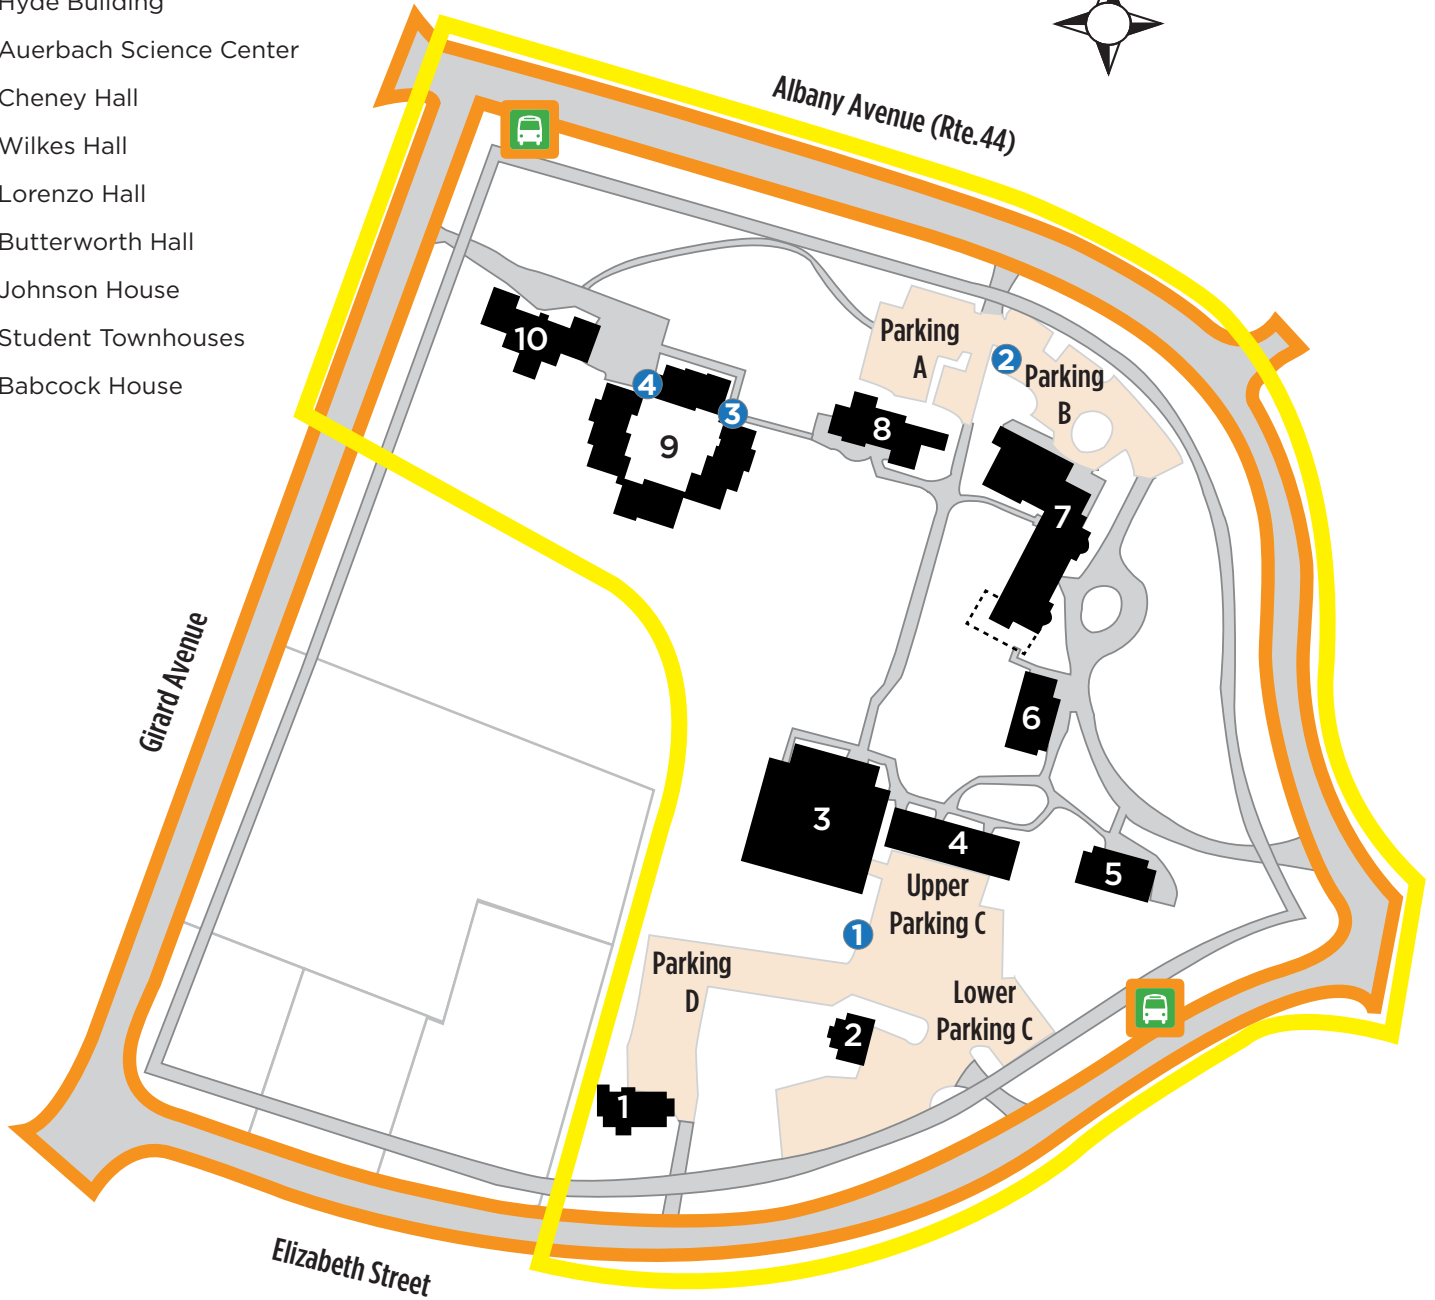

ASYLUM AVENUE CAMPUS

- 1 Career Development Center
- 2 Hyde Building
- 3 Auerbach Science Center
- 4 Cheney Hall
- 5 Wilkes Hall
- 6 Lorenzo Hall
- 7 Butterworth Hall
- 8 Johnson House
- 9 Student Townhouses
- 10 Babcock House

- | | | | |
|---|--------------------------------|---|-----------------|
|  | Emergency Phones |  | Boundary |
|  | Buildings |  | Public Property |
|  | Main Access Roads and Walkways |  | Bus Stop |
|  | Roads and Parking Area | | |

**UNIVERSITY
OF HARTFORD**