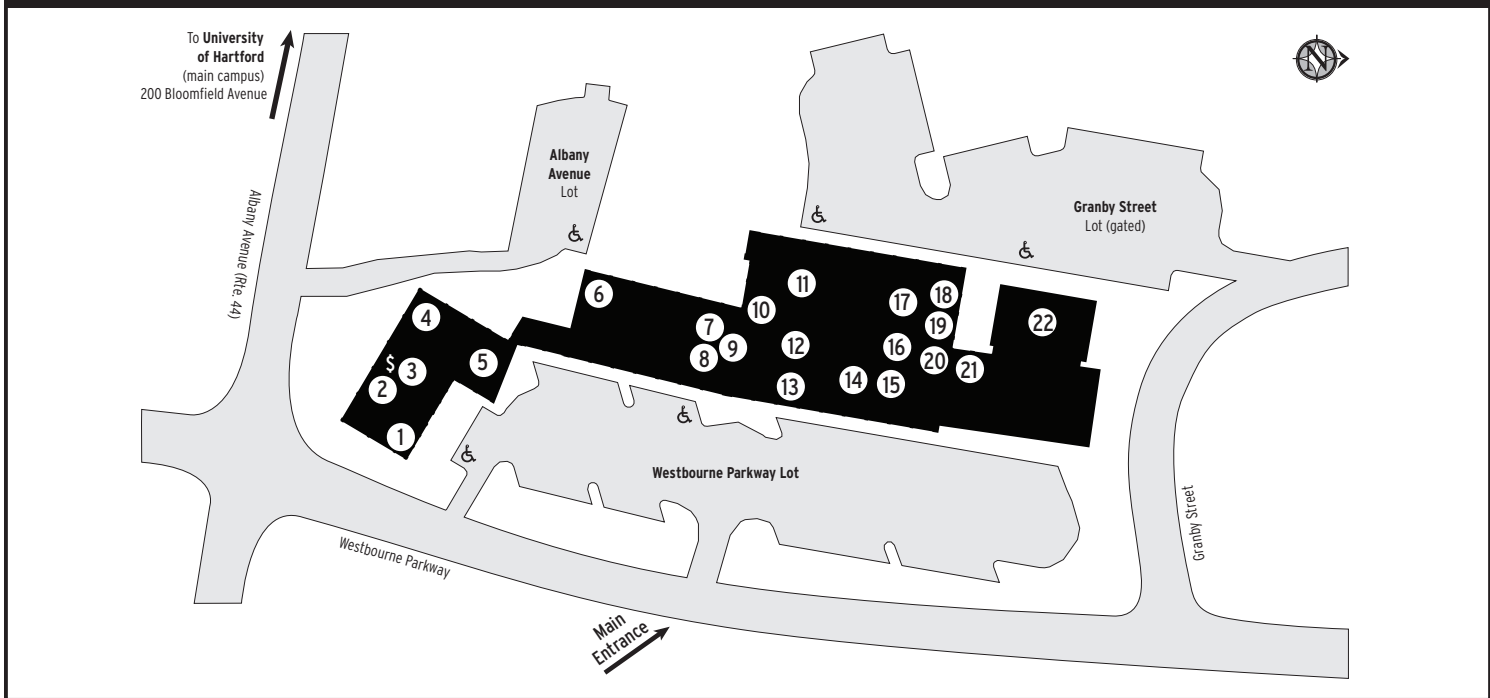

- **19 East Hall (E)**
  Graduate Institute of Professional Psychology (GIPP), CAS
  Psychology Department, CAS

20 Hillyer Hall (H)
Auerbach Auditorium
College of Arts and Sciences (CAS)
College of Education, Nursing and Health Professions (ENHP)
Education and Human Services Department, ENHP
Hillyer College
Print Services
Esphyr Slobodkina Urquhart
Children's Reading Room

Shaw Center
Regents Commons

- **21 Beatrice Fox Auerbach Hall (A)**
  Barney School of Business
  Educational Leadership Department, ENHP
  English Department, CAS
  English Language Institute
  Maurice Greenberg Center for Judaic Studies
  Nursing Department, ENHP

- **22 University of Hartford Magnet School**
- **23 Operations Building**
  Facilities Department
  Public Safety Office
- **24 Financial and Administrative Services Building**
  Accounting
  Human Resources Development
  Payroll Office
  Purchasing Department
- **25 University High School of Science and Engineering**

ASYLUM AVENUE CAMPUS

Construction Institute
The Construction Institute is located at 260 Girard Avenue (Babcock House), Hartford.

Entrepreneurial Center
The Entrepreneurial Center is located at 1265 Asylum Avenue (Butterworth Hall), Hartford.

MORT AND IRMA HANDEL PERFORMING ARTS CENTER

- 1 Backstage Café
- 2 People's United Bank
- 3 The Hartford Foundation Community Room
- 4 Compton Movement Studio (S134)
- 5 Movement Studio 4 (S125)
- 6 Aetna Foundation Studio (S120)

- 7 Eio Movement Studio (S100)
- 8 Maximilian E. and Marion O. Hoffman Foundation Studio (S104)
- 9 Goodman Dance Information Office (S102)
- 10 MassMutual Foundation Gallery
- 11 Kent McCray Theater (N104)

- 12 Edward C. and Ann T. Roberts Foundation Theater (N102)
- 13 Entrance Lounge
- 14 Larsen Fund Studio 1 (N109)
- 15 Studio II (N111)
- 16 Henriette Brand Studio III (N115)

- 17 William Brand Studio IV (N125)
- 18 Ellsworth Voice Studio (N122)
- 19 Smith Voice Studio (N120)
- 20 Mulready Voice Studio (N118)
- 21 Costume Shop
- 22 Institutional Advancement Alumni Relations

UNIVERSITY OF HARTFORD