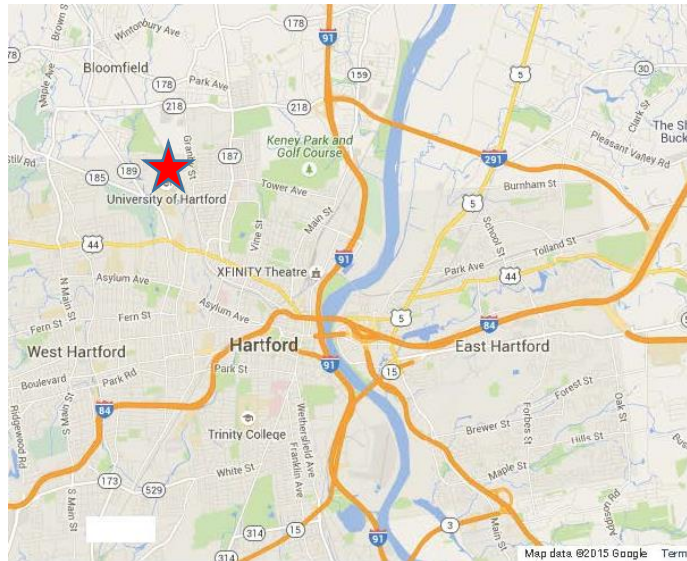

# Directions to CT Business Matchmaker 2018

Thursday June 14, 7:00am-2:30pm

**University of Hartford  
Gengras Student Union  
200 Bloomfield Ave  
West Hartford, CT 06117**

Click [here](#) for a link to driving directions.

The University of Hartford campus is located on the northwest side of Hartford, near the intersection of Rt 44 (Albany Ave) and Route 189 (Bloomfield Ave).

Easy access from major highways:

- I-91 exit 35B
- I-84 East exit 41
- I-84 West exit 48

### Park in Parking Lot 'C' or 'D' (red dashed line)

- Enter campus using the Main Entrance at light on Bloomfield Ave (Rt 189)
- Follow entrance road around curves
- Take right into Parking Lot C or D
- Park and walk back to street

### Walk to Gengras Student Union (green dotted line)

- Cross street and take sidewalk
- Follow sidewalk signs to entrance to Gengras Student Union (#18 on map)
- Enter through Main Entrance on the West side